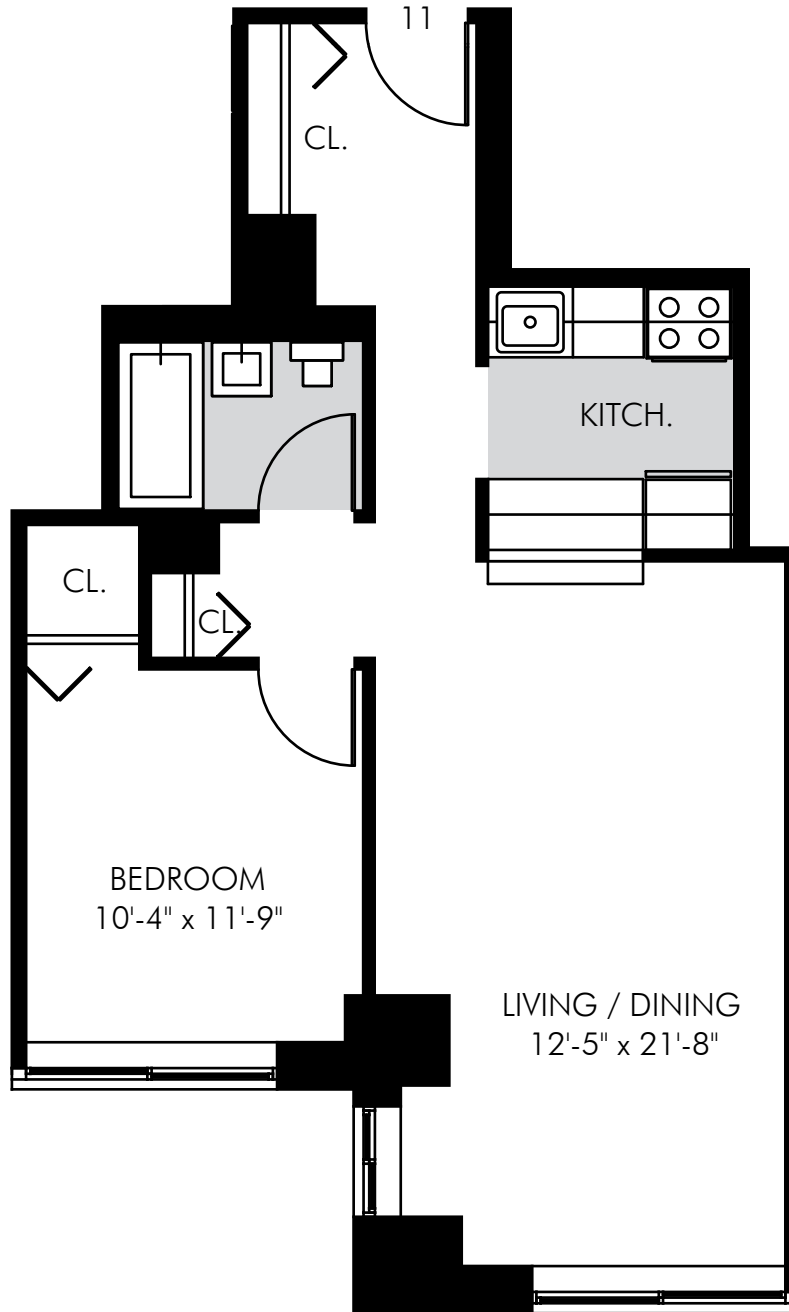

45 WALL ST  
New York, NY 10005  
212.797.7000

UNIT 11  
Floors 23 - 27

All dimensions are approximate and subject to normal construction variances and tolerances.

**TFCORNERSTONE**  
Building on Tradition