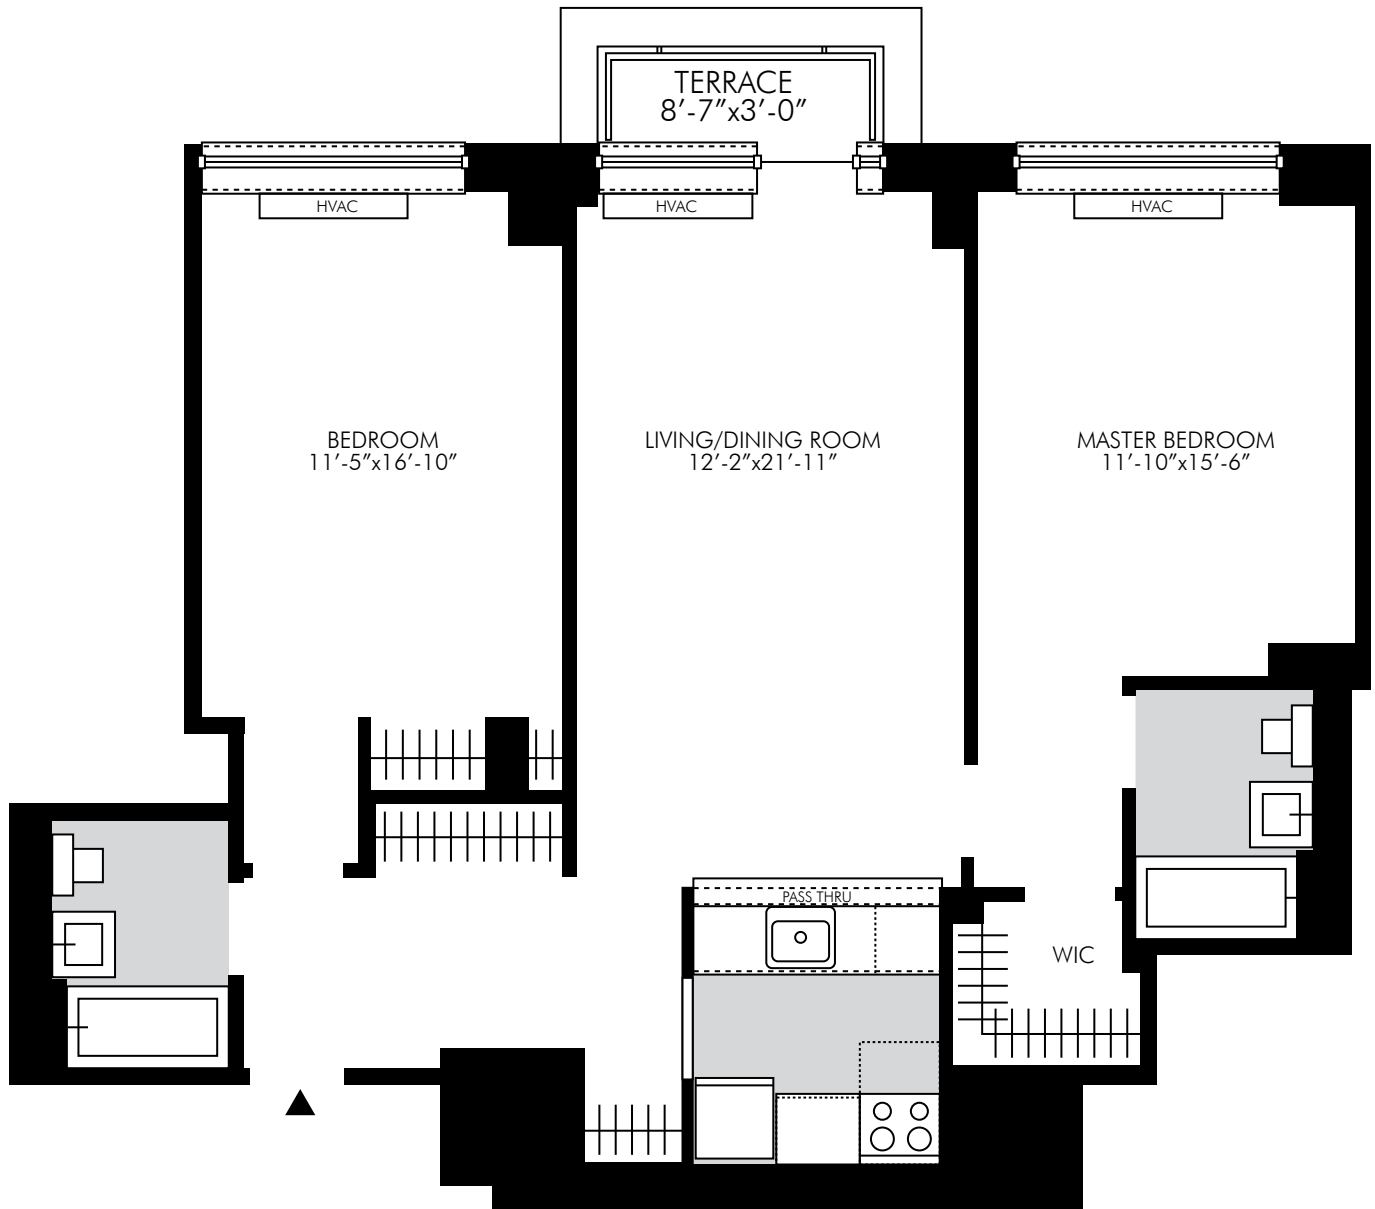

# CHELSEA CENTRO

200-220 West 26th Street  
New York, NY 10001  
212.425.0200

UNIT D  
Floor Penthouse

All dimensions are approximate and subject to normal construction variances and tolerances.

**TFCORNERSTONE**  
Building on Tradition