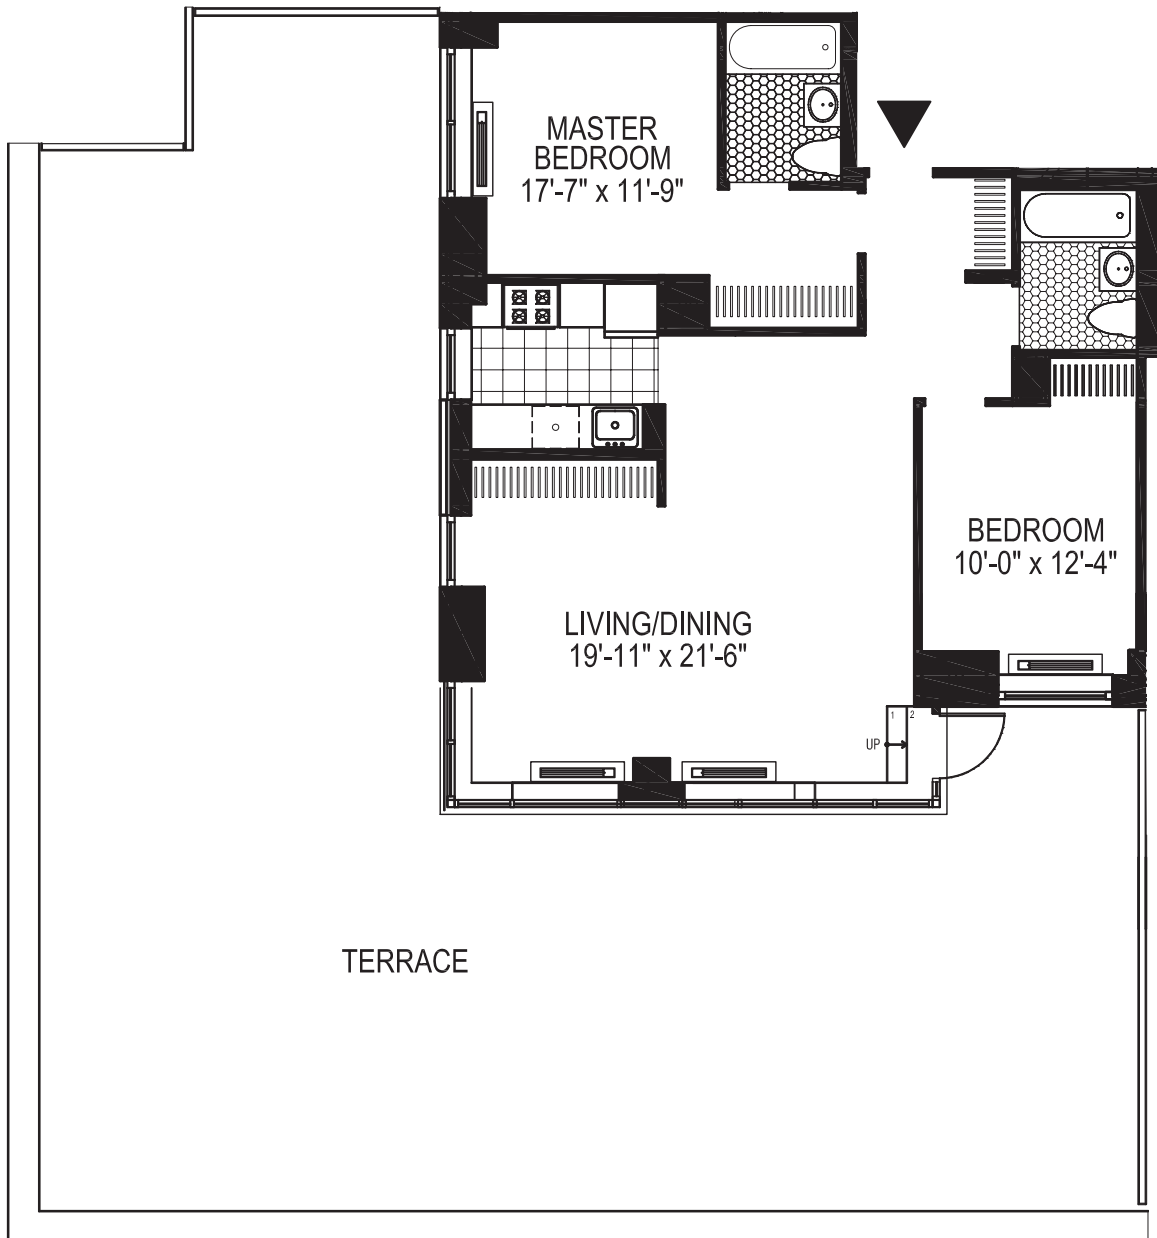

2 GOLD STREET

New York, NY 10038

212.222.GOLD

UNIT F

Floor 6

PEARL STREET

All dimensions are approximate and subject to normal construction variances and tolerances.

TFCORNERSTONE
Building on Tradition