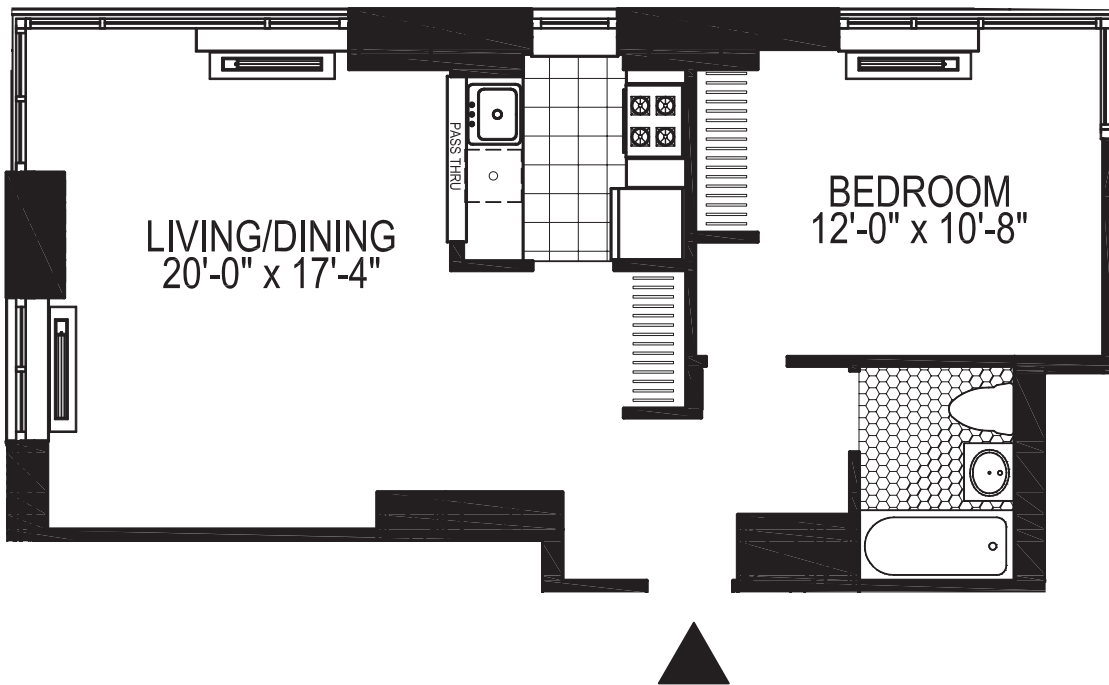

2 GOLD STREET

New York, NY 10038

212.222.GOLD

UNIT G

Floors 7-27

All dimensions are approximate and subject to normal construction variances and tolerances.

TFCORNERSTONE
Building on Tradition

tfcornestone.com