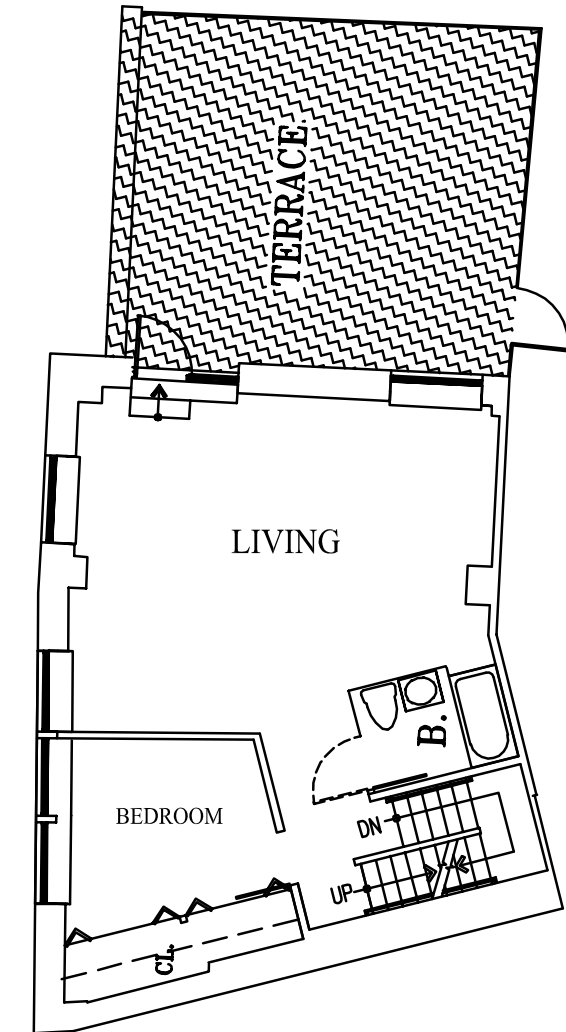

DECO LOFTS

99JOHN

Unit PH10

2,765
INTERIOR SQ. FT.

256.88
INTERIOR SQ. M.

385
INTERIOR SQ. FT.

35.77
TERRACE SQ. M.

4 BEDROOM
4 BATH

LEVEL 1

LEVEL 2

LEVEL 3