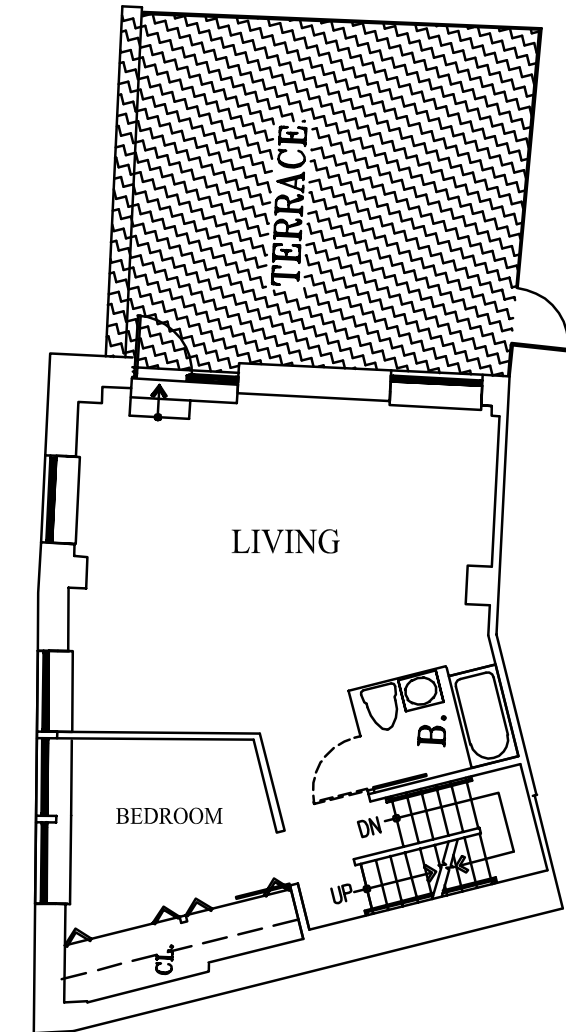

DECO LOFTS

99JOHN

Unit PH10

2,765
INTERIOR SQ. FT.

256.88
INTERIOR SQ. M.

385
EXTERIOR SQ. FT.

35.77
EXTERIOR SQ. M.

4 BEDROOM
4 BATH

LEVEL 1

LEVEL 2

LEVEL 3