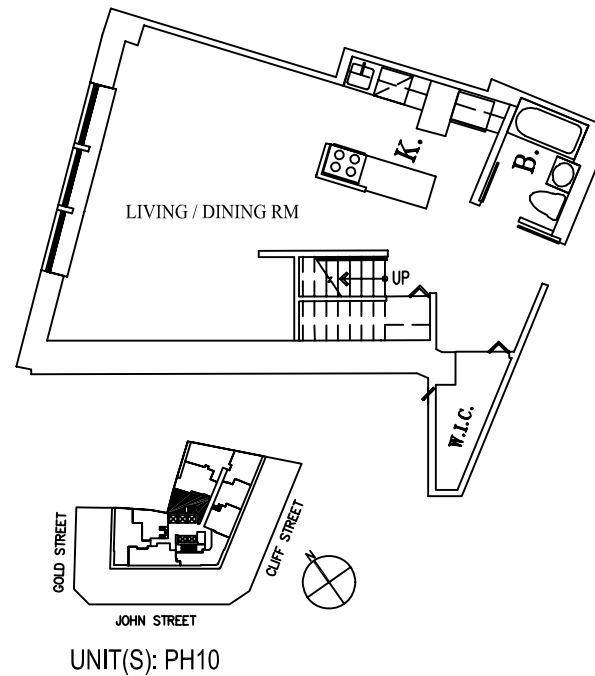

DECO LOFTS

99JOHN

Unit PH10

2,765
INTERIOR SQ. FT.

256.88
INTERIOR SQ. M.

385
INTERIOR SQ. FT.

35.77
TERRACE SQ. M.

4 BEDROOM
4 BATH

LEVEL 1

LEVEL 2

LEVEL 3