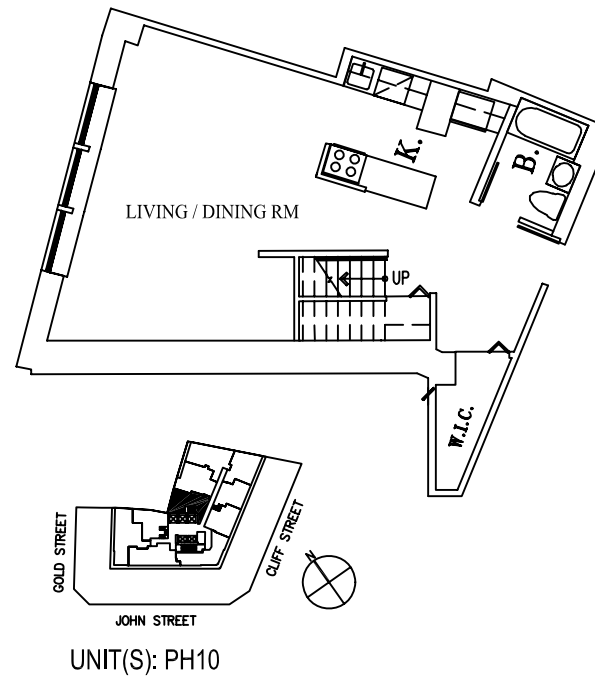

DECO LOFTS

99JOHN

Unit PH10

2,765
INTERIOR SQ. FT.

256.88
INTERIOR SQ. M.

385
EXTERIOR SQ. FT.

35.77
EXTERIOR SQ. M.

4 BEDROOM
4 BATH

LEVEL 1

LEVEL 2

LEVEL 3