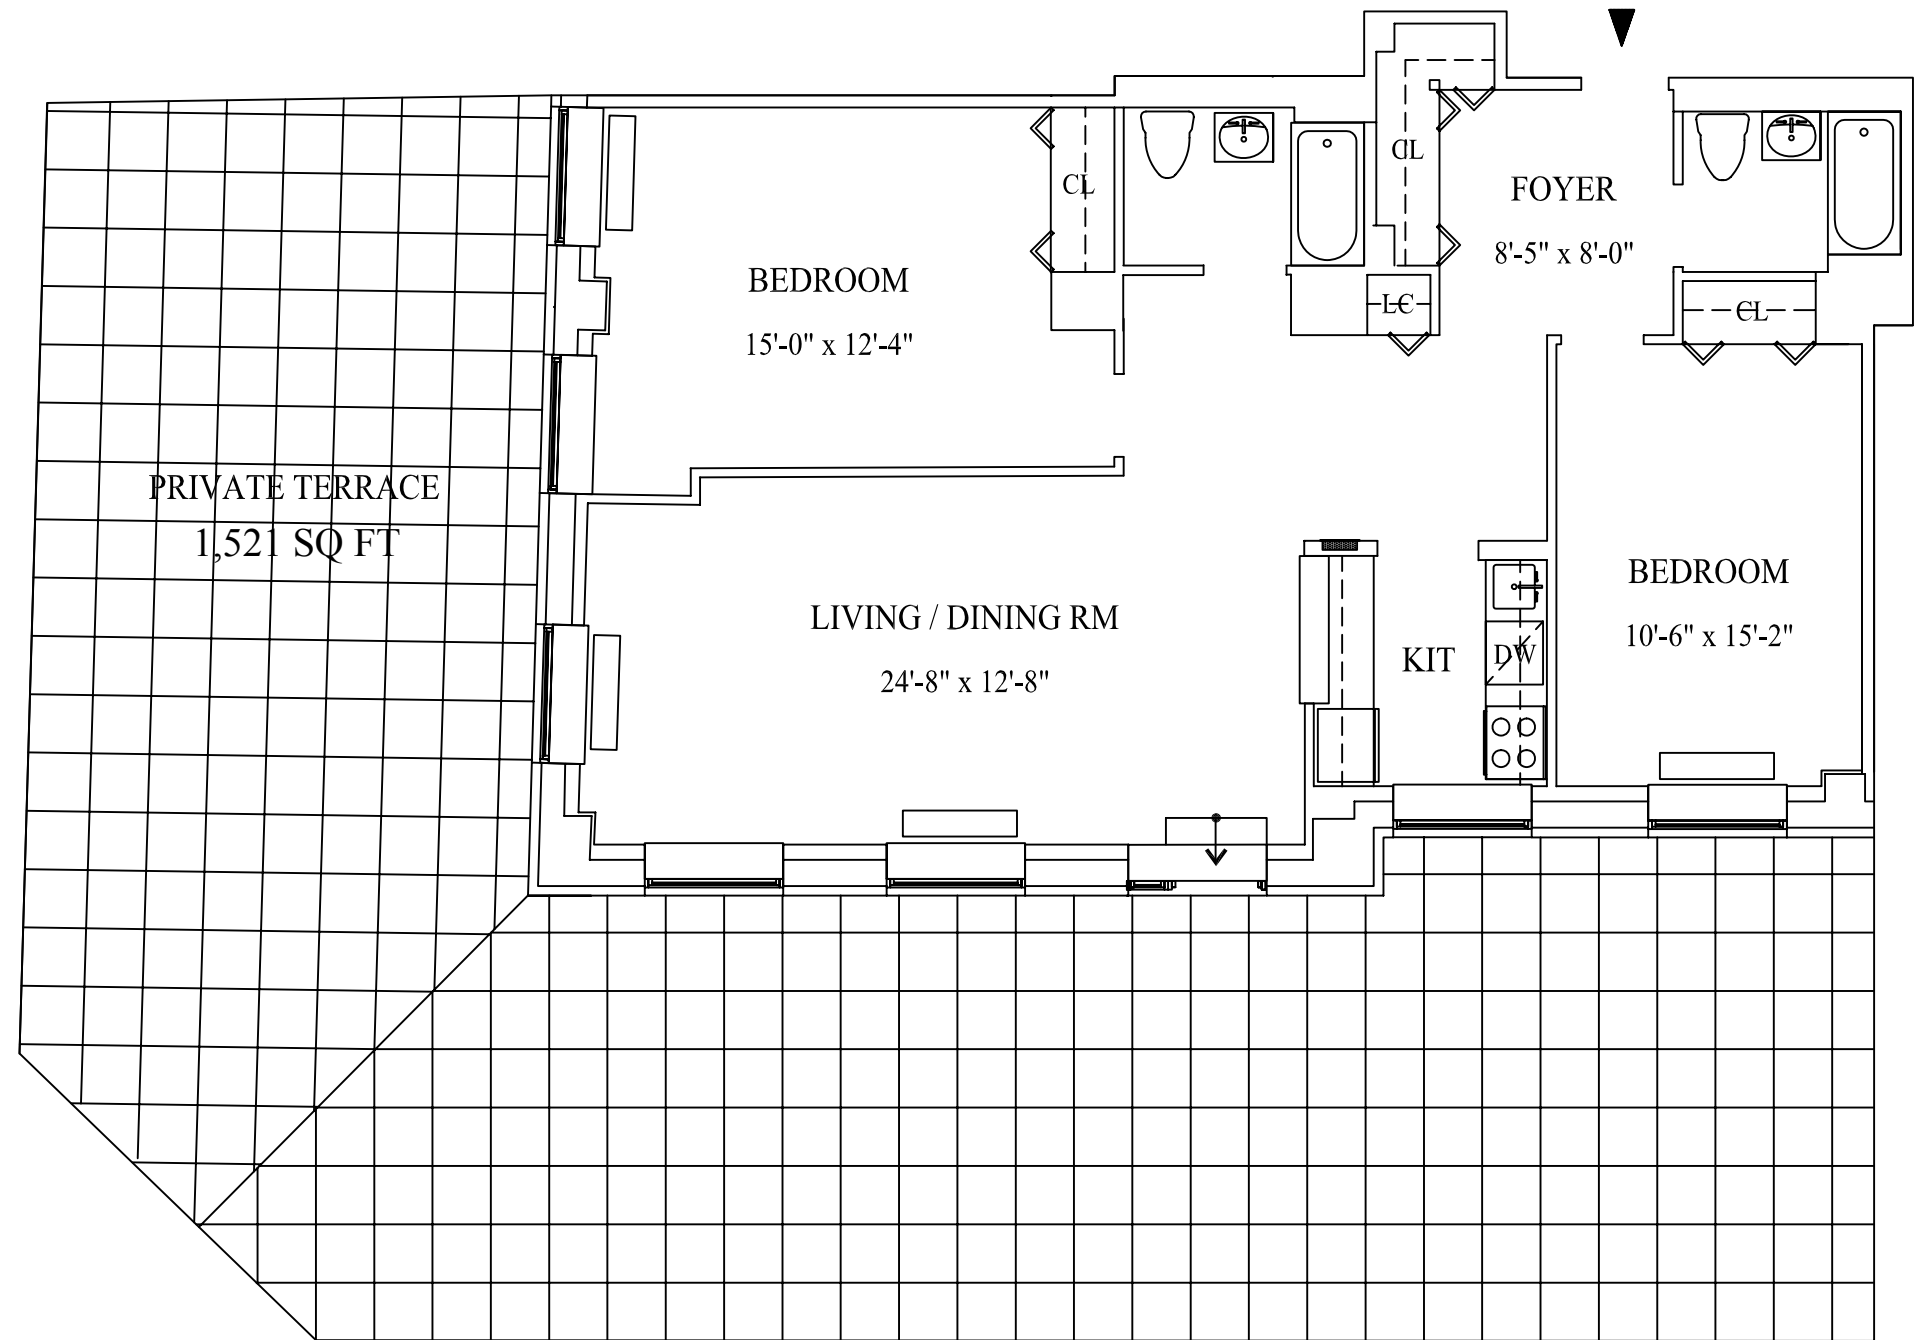

DECO LOFTS

99JOHN

Unit 3 Floor 14

1,242
INTERIOR SQ. FT.

115.39
INTERIOR SQ. M.

1,521
TERRACE SQ. FT.

141.31
TERRACE SQ. M.

2 BEDROOM
2 BATH

UNIT(S): 1403